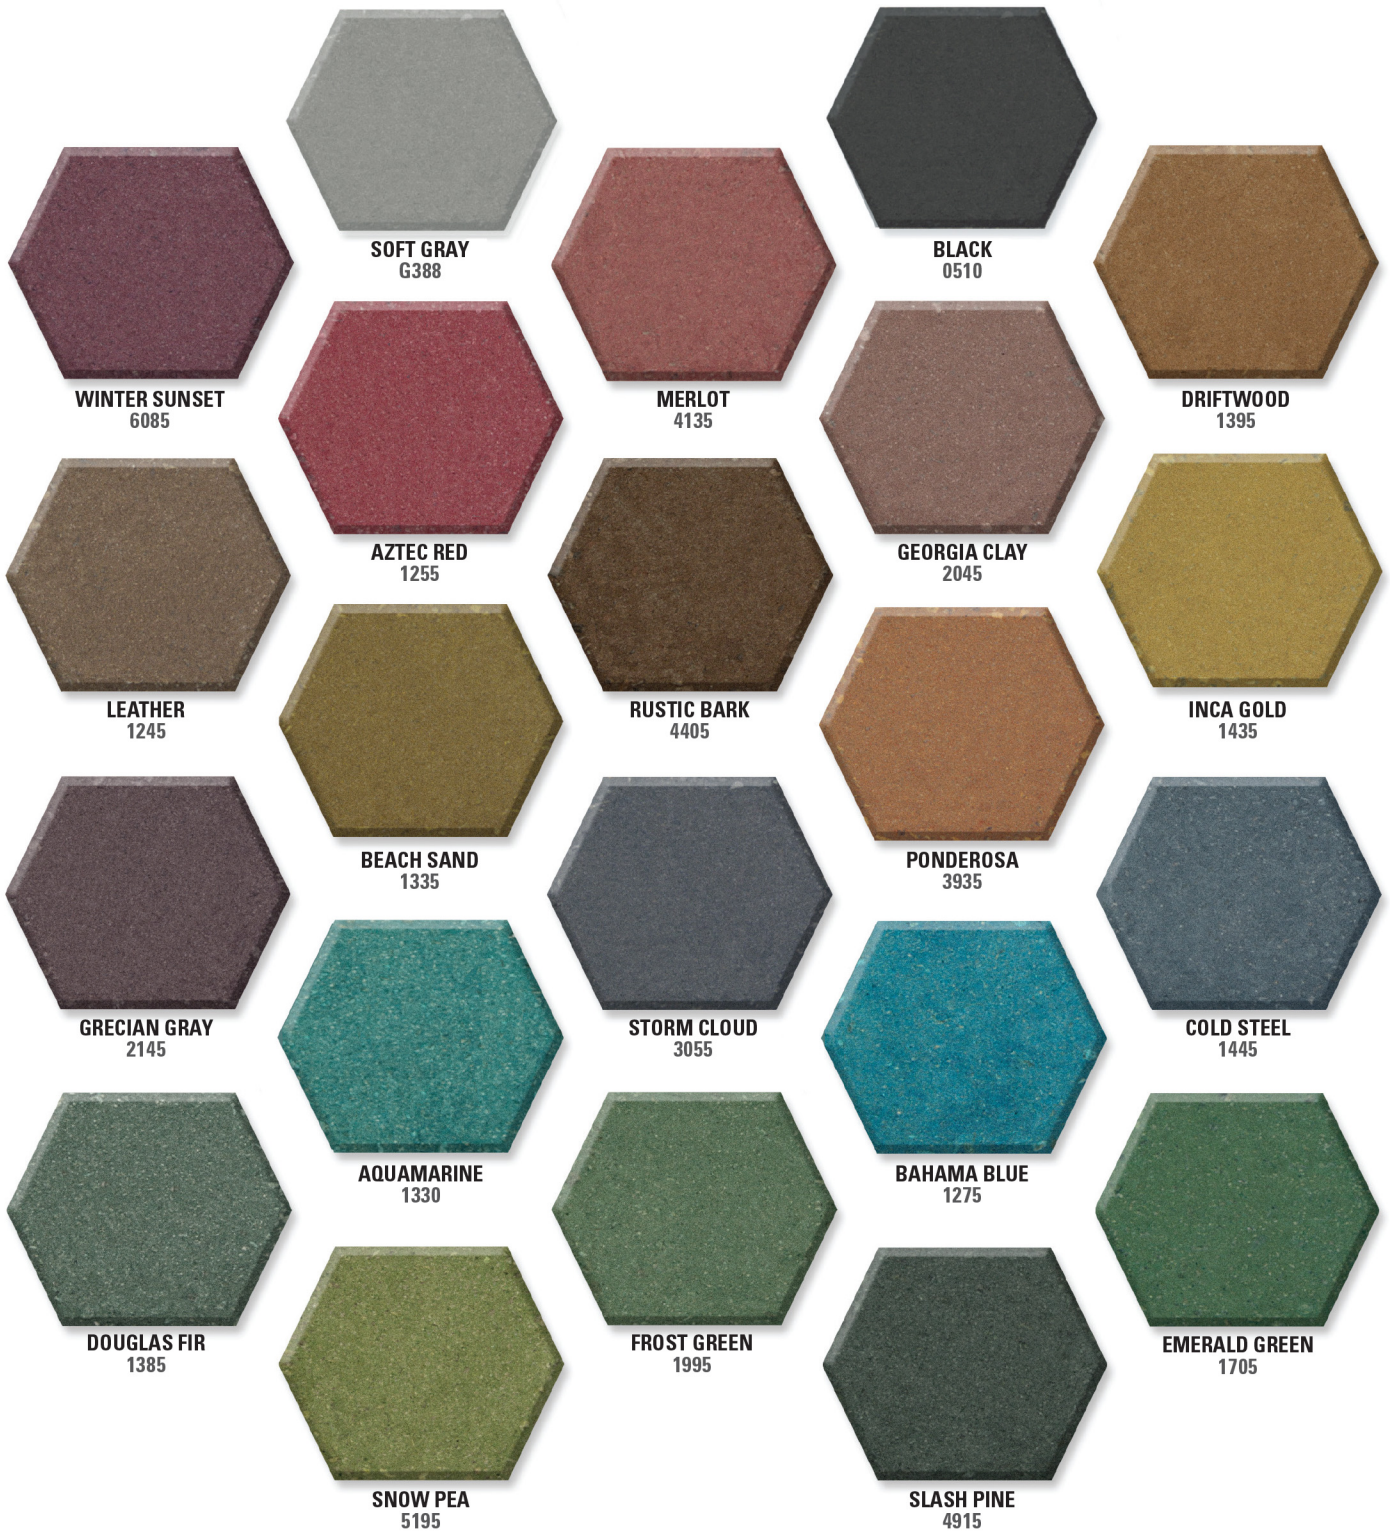

SCOFIELD® **Formula One**™

LIQUID DYE CONCENTRATE

Jewel-like Color for Ground and Polished Concrete Floors

For professional use only.

The color effects produced may differ significantly from that shown on the color chart. A representative test section should be prepared for each individual concrete surface prior to general application. Note that application of coatings may darken the appearance of dyed concrete.